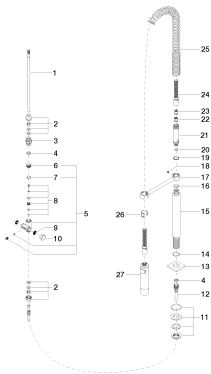

Kitchen - Lot

Profi hand spray set - polished chrome

Article number: 27 784 970-00 0010

- Spray mode
- Automatic diverter
- Total height 26-1/8"
- Individual flanges 2-1/8" x 2-1/8"
- Profi spray hole diameter 1-1/8"
- Sprayface with descaling system
- Profispray arm can be pivoted or locked into place
- lead-free
- Profi spray set can be installed with or without flange
- For combination with LOT series
- Internal backflow preventer.
- Button has to be pressed while using.

## Dimensional drawing

Kitchen - Lot  
Profi hand spray set - polished chrome  
Article number: 27 784 970-00 0010

All dimensions in mm / inch = mm x 0,0394

### Flow rate chart

Kitchen - Lot  
Profi hand spray set - polished chrome  
Article number: 27 784 970-00 0010

### Spare parts list

Number	Item Number	Designation	Number of units
--------	-------------	-------------	-----------------