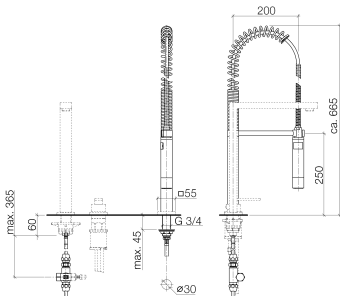

Kitchen - Lot

Profi hand spray set - polished chrome

Article number: 27 784 970-00 0010

- Spray mode
- Automatic diverter
- Total height 26-1/8"
- Individual flanges 2-1/8" x 2-1/8"
- Profi spray hole diameter 1-1/8"
- Sprayface with descaling system
- Profispray arm can be pivoted or locked into place
- lead-free
- Profi spray set can be installed with or without flange
- For combination with LOT series
- Internal backflow preventer.
- Button has to be pressed while using.

## Dimensional drawing

Kitchen - Lot  
Profi hand spray set - polished chrome  
Article number: 27 784 970-00 0010

All dimensions in mm / inch = mm x 0,0394

### Flow rate chart

Kitchen - Lot  
Profi hand spray set - polished chrome  
Article number: 27 784 970-00 0010