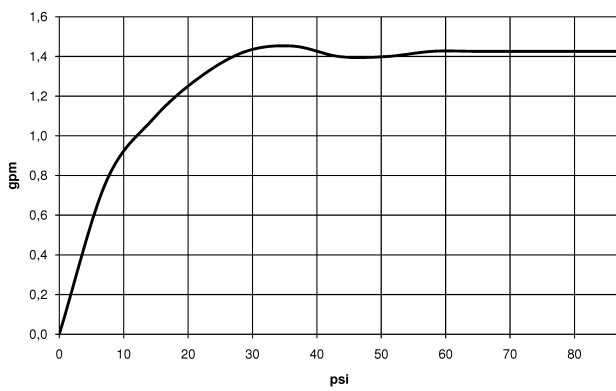

Kitchen - Lot
Profi hand spray set - polished chrome
Article number: 27 784 970-00 0010

All dimensions in mm / inch = mm x 0,0394

Flow rate chart